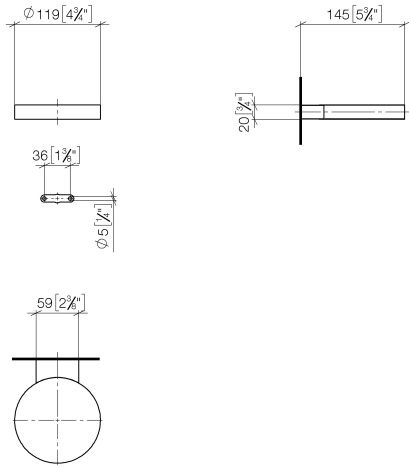

83 410 979

- width 120mm
- height 20 mm
- 145mm projection

Fits: MADISON, MEM, TARA, CL.1, LISSÉ,
VAIA, META, CYO

| | | |
|---|-------------------------------|---------------|
|  | Platinum | 83 410 979-08 |
|  | Chrome | 83 410 979-00 |
|  | Brushed Platinum | 83 410 979-06 |
|  | Durabrace (23kt Gold) | 83 410 979-09 |
|  | Dark Chrome | 83 410 979-19 |
|  | Light Gold | 83 410 979-26 |
|  | Brushed Light Gold | 83 410 979-27 |
|  | Brushed Durabrace (23kt Gold) | 83 410 979-28 |
|  | Matte Black | 83 410 979-33 |
|  | Brushed Bronze | 83 410 979-42 |
|  | Brushed Champagne (22kt Gold) | 83 410 979-46 |
|  | Champagne (22kt Gold) | 83 410 979-47 |
|  | Brushed Chrome | 83 410 979-93 |
|  | Brushed Dark Platinum | 83 410 979-99 |

83 410 979

mm [inches]

83 410 979

Parts for other finishes can be found here: [Chrome](#)

Spare parts list

| No. | Item Number | Name | Quantity used | Delivery time |
|-----|--------------------|------------|---------------|---------------|
| 1 | 08 17 97 570-08 | dish | 1 | 40 |
| 2 | 09 31 11 002 90 | pin | 1 | 2 |
| 3 | 08 17 30 502-08 | holder | 1 | 40 |
| 4 | 09 30 30 080 90 | screw | 2 | 2 |
| 5 | 05 30 31 025 00 90 | fixing set | 1 | 2 |
| 6 | 09 17 20 030 90 | holder | 1 | 2 |