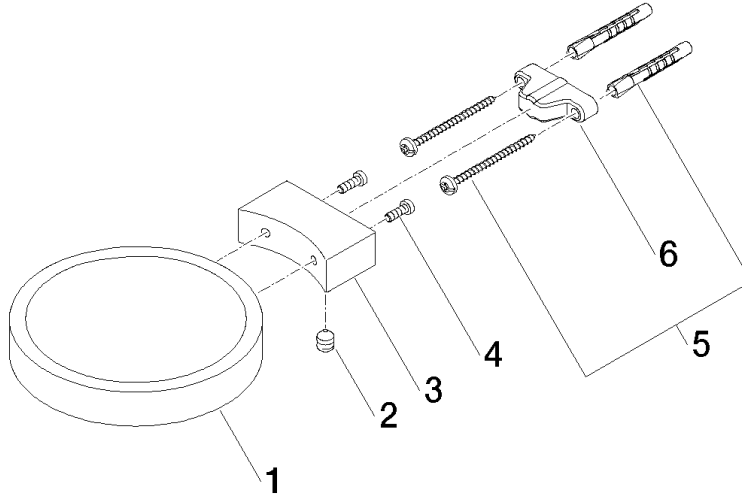

83 410 979

- width 120mm
- height 20 mm
- 145mm projection

Fits: MADISON, MEM, TARA, CL.1, LISSÉ,
VAIA, META, CYO

| | | |
|---|-------------------------------|---------------|
|  | Platinum | 83 410 979-08 |
|  | Chrome | 83 410 979-00 |
|  | Brushed Platinum | 83 410 979-06 |
|  | Durabrace (23kt Gold) | 83 410 979-09 |
|  | Dark Chrome | 83 410 979-19 |
|  | Light Gold | 83 410 979-26 |
|  | Brushed Light Gold | 83 410 979-27 |
|  | Brushed Durabrace (23kt Gold) | 83 410 979-28 |
|  | Matte Black | 83 410 979-33 |
|  | Brushed Bronze | 83 410 979-42 |
|  | Brushed Champagne (22kt Gold) | 83 410 979-46 |
|  | Champagne (22kt Gold) | 83 410 979-47 |
|  | Brushed Chrome | 83 410 979-93 |
|  | Brushed Dark Platinum | 83 410 979-99 |

83 410 979

mm [inches]

83 410 979

Parts for other finishes can be found here: [Chrome](#)

Spare parts list

| No. | Item Number | Name | Quantity used | Delivery time |
|-----|--------------------|------------|---------------|---------------|
| 1 | 08 17 97 570-08 | dish | 1 | 40 |
| 2 | 09 31 11 002 90 | pin | 1 | 2 |
| 3 | 08 17 30 502-08 | holder | 1 | 40 |
| 4 | 09 30 30 080 90 | screw | 2 | 2 |
| 5 | 05 30 31 025 00 90 | fixing set | 1 | 2 |
| 6 | 09 17 20 030 90 | holder | 1 | 2 |